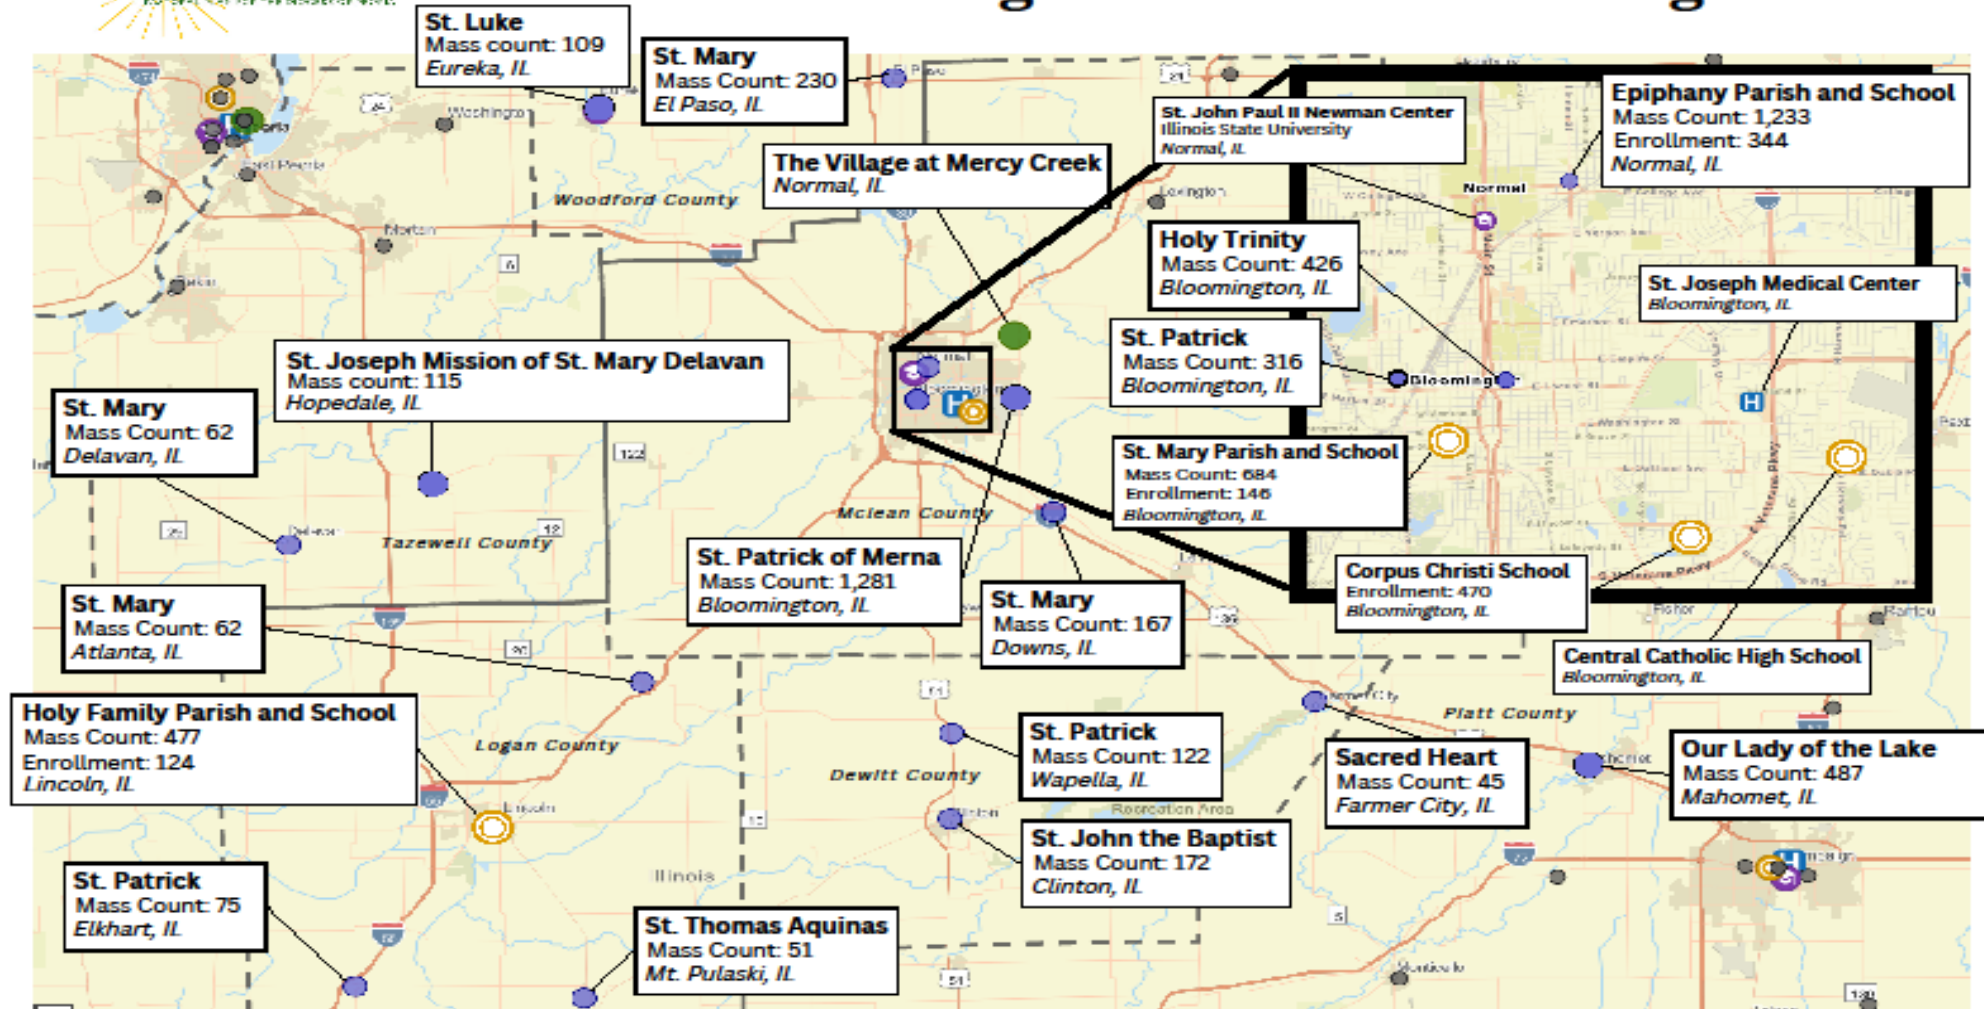

GROWING DISCIPLES

PASTORAL PLAN FOR THE DIOCESE OF PEORIA

BLOOMINGTON – LINCOLN PLANNING AREA MODELS (May 2023)

Bloomington-Lincoln Planning Area

Not Pictured:

- St. John, Benson; (Mass count: 100); Pekin
- St. Joseph, Roanoke; (Mass count: 89); Pekin
- Immaculate Conception, Manito; (Mass count: 92); Pekin
- St. Patrick, Havana; (Mass count: 36); Pekin

- Planning Area Parish
- Non-Planning Area Parish
- H Medical Center
- County Boundary
- School
- Newman Center
- Senior Center
- Interstate

Bloomington-Lincoln Planning Area

Option 1

St Patrick of Merna - Bloomington

- *2022 Mass Attendance – 294*

St Mary – Atlanta

Holy Family – Lincoln (*school*)

St Patrick – Elkhart

St Thomas Aquinas – Mt Pulaski

- *2022 Mass Attendance – 671*

St Mary – Delavan

St Joseph – Hopedale (*Pekin PA*)

St Thomas Aquinas – Mt Pulaski

- *2022 Mass Attendance – 671*

St Mary – Delavan

Immaculate Conception – Manito (*Pekin PA*)

St Patrick – Havana (*Pekin PA*)

- *2022 Mass Attendance – 190*

St Mary – El Paso

St John – Benson (*Pekin PA*)